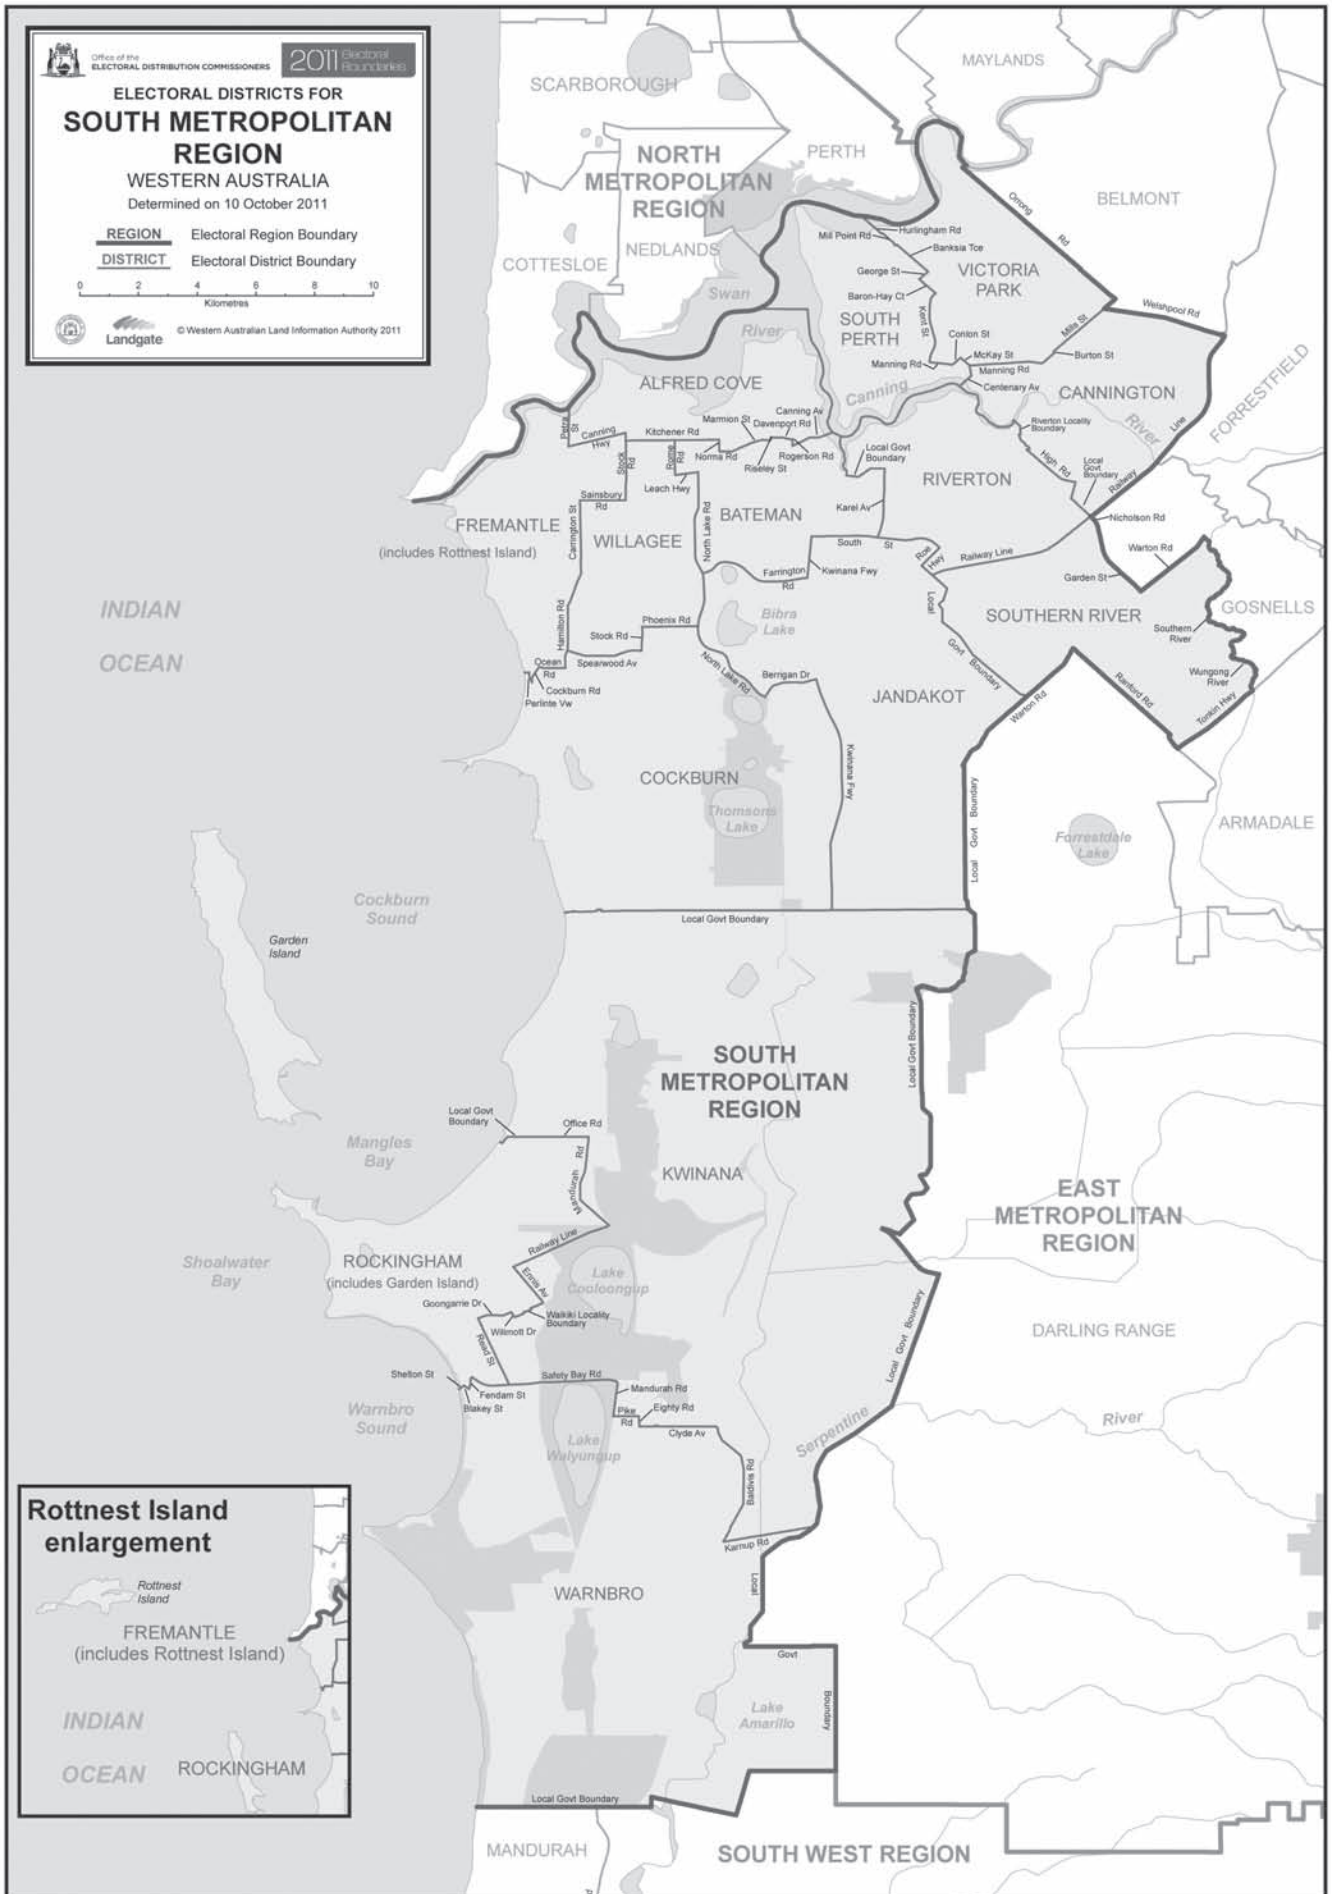

Maps of Electoral Regions and Districts

The following section contains maps of the electoral regions and districts.

WESTERN AUSTRALIAN
Electoral Commission

Level 2, 111 St Georges Terrace
Perth WA 6000
GPO Box F316
Perth WA 6841