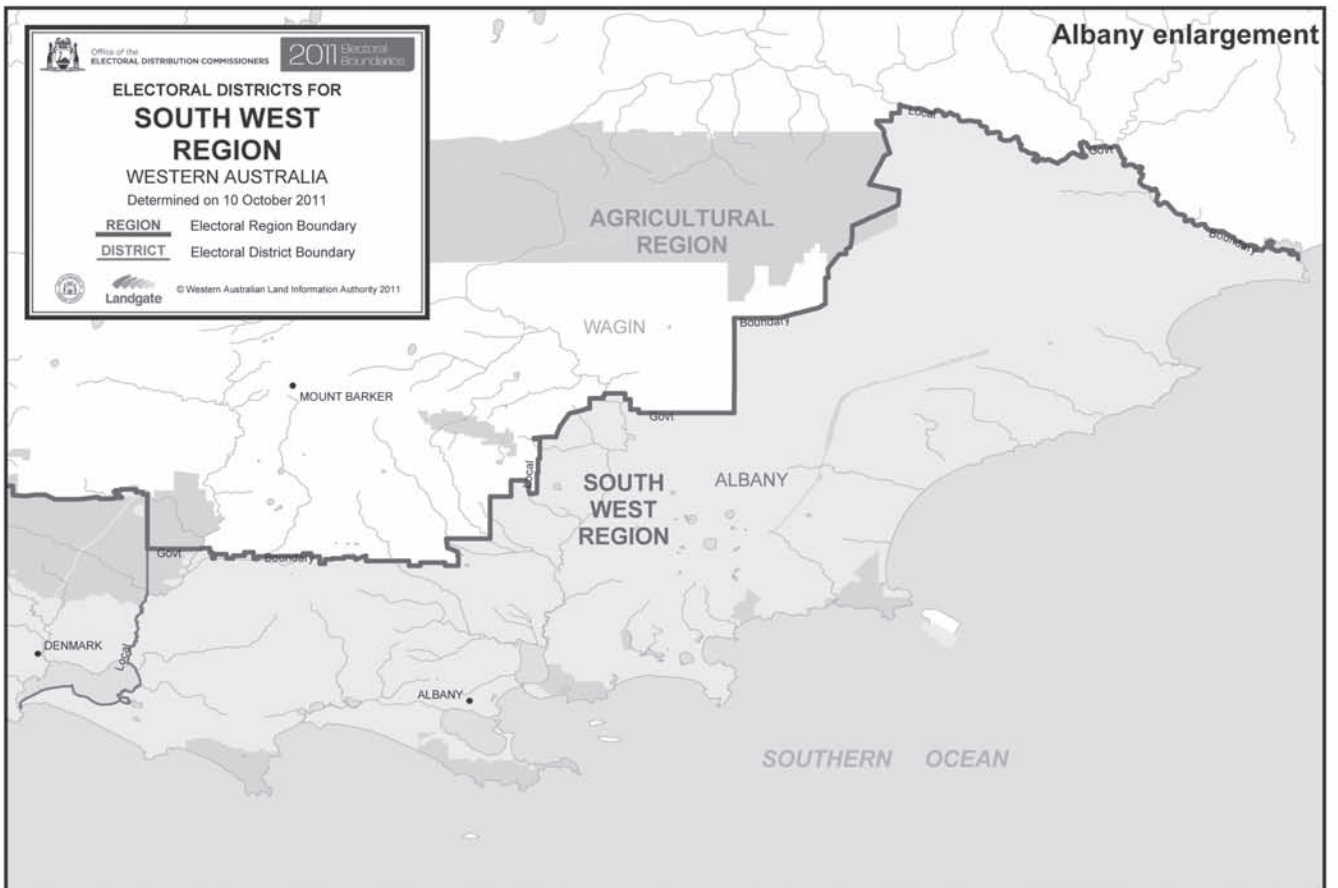

Maps of Electoral Regions and Districts

The following section contains maps of the electoral regions and districts.

WESTERN AUSTRALIAN
Electoral Commission

Level 2, 111 St Georges Terrace
Perth WA 6000
GPO Box F316
Perth WA 6841