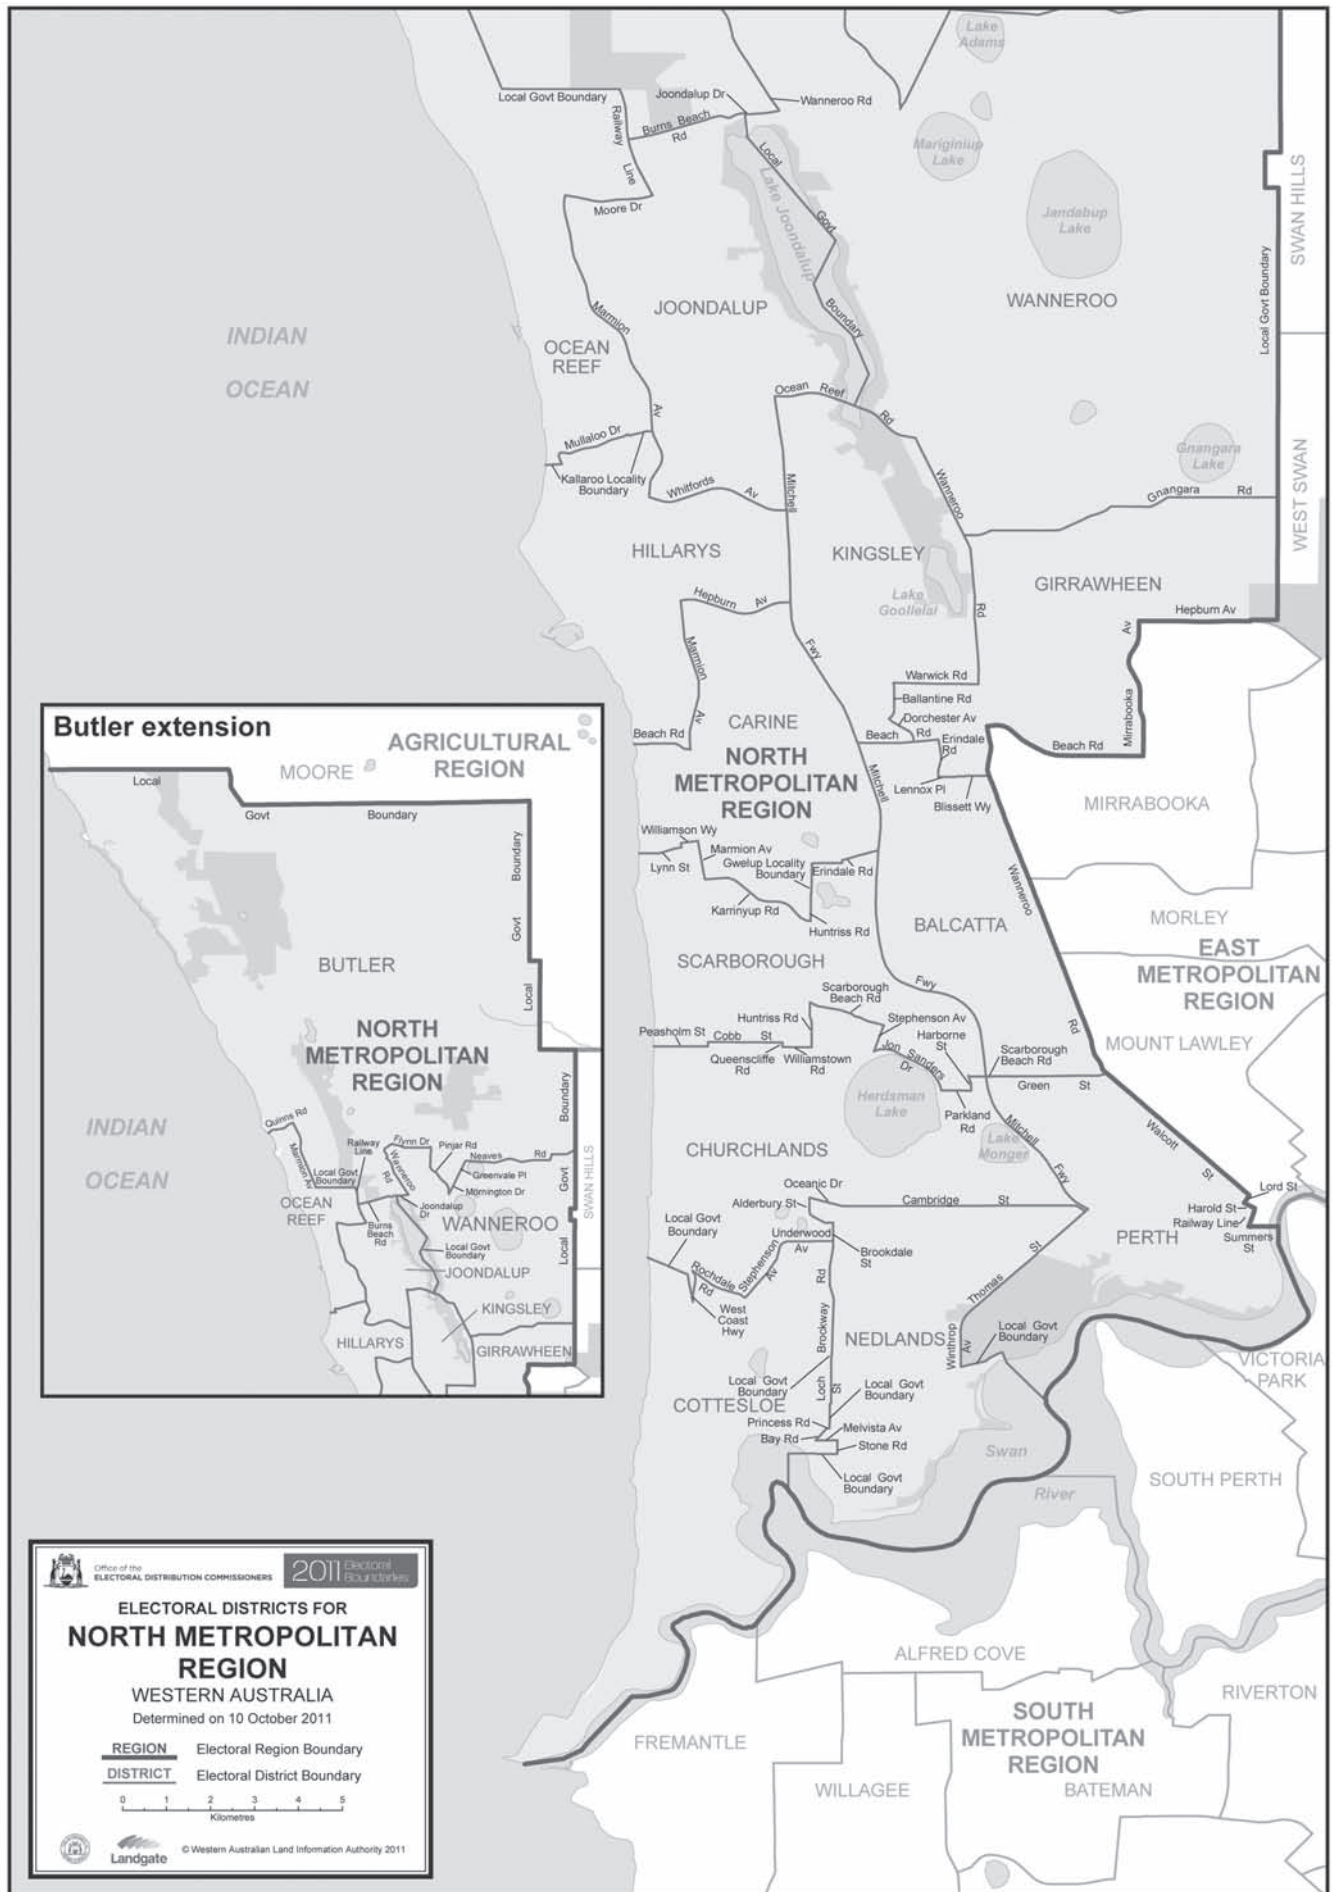

Maps of Electoral Regions and Districts

The following section contains maps of the electoral regions and districts.

WESTERN AUSTRALIAN
Electoral Commission

Level 2, 111 St Georges Terrace
Perth WA 6000
GPO Box F316
Perth WA 6841